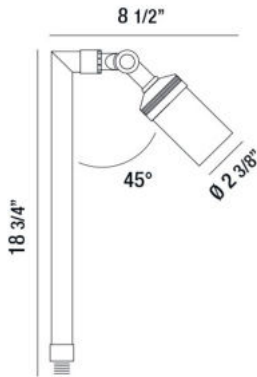

31942, PATH LIGHT,3X2W,LED,SOLID BRASS, ANTIQUE BRZ

PRODUCT DETAILS

No.	:	31942-010
Product Color	:	ANTIQUE BRONZE
Length	:	8.5"
Diameter	:	2.375"
Height	:	18.75"
Weight	:	2.1lbs

LIGHT SOURCE DETAILS

Light Source Type	:	INTEGRATED LED
Input Voltage	:	12V
Bulb Voltage	:	12V
Socket Type	:	LED
Total Wattage	:	6W
Total Lumen	:	300lm
Kelvin	:	2700K
CRI	:	80
Dimmable	:	No

Options Available

ITEM NO.	FINISH	SHADE
31942-010	ANTIQUE BRONZE	

TECHNICAL DETAILS

IP Rating	:	65
Location	:	WET
Approval	:	
Title 24	:	Yes
Beam Angle	:	40
Vertical Adjustment	:	45

PROJECT INFORMATION

Job Name: Date: Type: