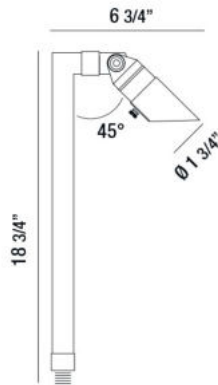

31941, PATH LIGHT,1X3W,LED,SOLID BRASS

PRODUCT DETAILS

No.	:	31941-013
Product Color	:	ANTIQUE BRONZE
Width	:	6.75"
Diameter	:	1.75"
Height	:	18.75"
Weight	:	1.7lbs

LIGHT SOURCE DETAILS

Light Source Type	:	INTEGRATED LED
Input Voltage	:	12V
Bulb Voltage	:	12V
Socket Type	:	LED
Total Wattage	:	3W
Total Lumen	:	120lm
Kelvin	:	2700K
CRI	:	80
Dimmable	:	No

Options Available

ITEM NO.	FINISH	SHADE
31941-013	ANTIQUE BRONZE	

TECHNICAL DETAILS

IP Rating	:	65
Location	:	WET
Approval	:	
Title 24	:	Yes
Beam Angle	:	40
Vertical Adjustment	:	45

PROJECT INFORMATION

Job Name: Date: Type: