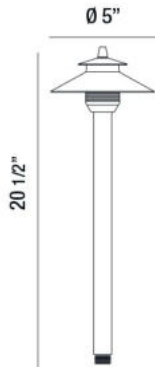

31940, PATH LIGHT,4W,LED,SOLID BRASS,ANTIQUE BRZ

PRODUCT DETAILS

No.	:	31940-016
Product Color	:	ANTIQUE BRONZE
Diameter	:	5"
Height	:	20.5"
Weight	:	2.8lbs

LIGHT SOURCE DETAILS

Light Source Type	:	INTEGRATED LED
Input Voltage	:	12V
Bulb Voltage	:	12V
Socket Type	:	LED
Total Wattage	:	4W
Total Lumen	:	150lm
Kelvin	:	2700K
CRI	:	80

TECHNICAL DETAILS

IP Rating	:	65
Location	:	WET
Approval	:	
Title 24	:	Yes

Options Available

ITEM NO.	FINISH	SHADE
31940-016	ANTIQUE BRONZE	

PROJECT INFORMATION

Job Name: Date: Type:

Comments: