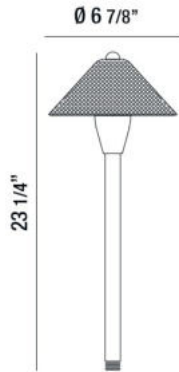

31937, PATH LIGHT,4W,LED,SOLID BRASS,ANTIQUE BRZ

PRODUCT DETAILS

No.	:	31937-016
Product Color	:	ANTIQUE BRONZE
Diameter	:	6.875"
Height	:	23.25"
Weight	:	2.1lbs

LIGHT SOURCE DETAILS

Light Source Type	:	INTEGRATED LED
Input Voltage	:	12V
Bulb Voltage	:	12V
Socket Type	:	LED
Total Wattage	:	4W
Total Lumen	:	150lm
Kelvin	:	2700K
CRI	:	80

TECHNICAL DETAILS

IP Rating	:	65
Location	:	WET
Approval	:	
Title 24	:	Yes

Options Available

ITEM NO.	FINISH	SHADE
31937-016	ANTIQUE BRONZE	

PROJECT INFORMATION

Job Name: Date: Type:

Comments: