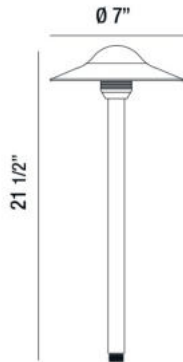

31936, PATH LIGHT,4W,LED,SOLID BRASS

PRODUCT DETAILS

No.	:	31936-019
Product Color	:	ANTIQUE BRONZE
Diameter	:	7"
Height	:	21.5"
Weight	:	1.9lbs

LIGHT SOURCE DETAILS

Light Source Type	:	INTEGRATED LED
Input Voltage	:	12V
Bulb Voltage	:	12V
Socket Type	:	LED
Total Wattage	:	4W
Total Lumen	:	150lm
Kelvin	:	2700K
CRI	:	80

TECHNICAL DETAILS

IP Rating	:	65
Approval	:	
Title 24	:	Yes

Options Available

ITEM NO.	FINISH	SHADE
31936-019	ANTIQUÉ BRONZE	

PROJECT INFORMATION

Job Name: Date: Type:

Comments: