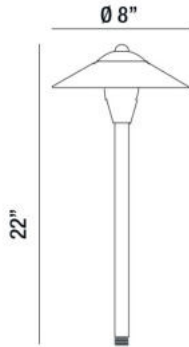

Options Available

ITEM NO.	FINISH	SHADE
31935-012	ANTIQU BRONZE