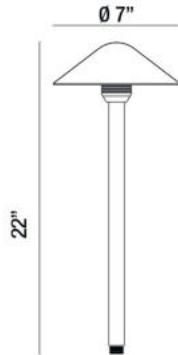

Options Available

ITEM NO.	FINISH	SHADE
31934-015	ANTIQUÉ BRONZE