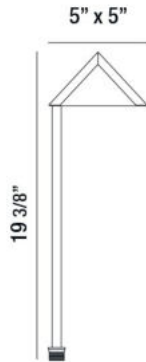

PROJECT INFORMATION

Job Name: Date: Type:

Comments: