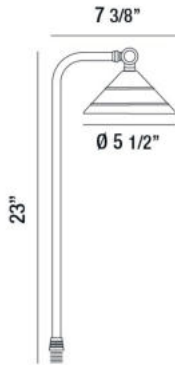

PROJECT INFORMATION

Job Name: Date: Type:

Comments: