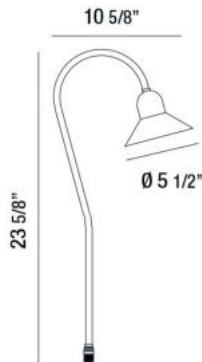

PROJECT INFORMATION

Job Name: Date: Type:

Comments: