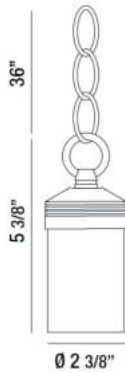

Options Available

ITEM NO.	FINISH	SHADE
31930-017	ANTIQUÉ BRONZE