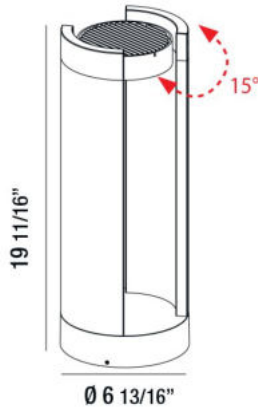

31922, BOLLARD, 15W, LED

PRODUCT DETAILS

No.	:	31922-029
Product Color	:	GRAPHITE GREY
Diameter	:	6.8125"
Height	:	19.6875"
Weight	:	5.2lbs

LIGHT SOURCE DETAILS

Light Source Type	:	INTEGRATED LED
Input Voltage	:	120V
Bulb Voltage	:	120V
Socket Type	:	LED
Total Wattage	:	15W
Total Lumen	:	720lm
Kelvin	:	3000K
CRI	:	80
Dimmable	:	No

Options Available

ITEM NO.	FINISH	SHADE
31922-029	GRAPHITE GREY	

TECHNICAL DETAILS

IP Rating	:	65
Location	:	WET
Approval	:	
Title 24	:	Yes

PROJECT INFORMATION

 Job Name: Date: Type:

 Comments: