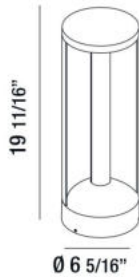

31920, BOLLARD, 12W, LED, GRAPHITE GREY

PRODUCT DETAILS

No.	:	31920-025
Product Color	:	GRAPHITE GREY
Diameter	:	6.3125"
Height	:	19.6875"
Weight	:	5.2lbs

LIGHT SOURCE DETAILS

Light Source Type	:	INTEGRATED LED
Input Voltage	:	120V
Bulb Voltage	:	120V
Socket Type	:	LED
Total Wattage	:	12W
Total Lumen	:	500lm
Kelvin	:	3000K
CRI	:	80
Dimmable	:	No

Options Available

ITEM NO.	FINISH	SHADE
31920-025	GRAPHITE GREY	

TECHNICAL DETAILS

IP Rating	:	65
Location	:	WET
Approval	:	
Title 24	:	Yes

PROJECT INFORMATION

Job Name: Date: Type:

Comments: