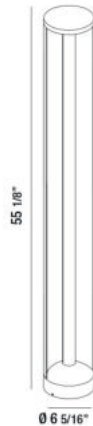

31919, BOLLARD, 30W, LED

PRODUCT DETAILS

No.	:	31919-029
Product Color	:	GRAPHITE GREY
Diameter	:	6.3125"
Height	:	55.125"
Weight	:	9.3lbs

LIGHT SOURCE DETAILS

Light Source Type	:	INTEGRATED LED
Input Voltage	:	120V
Bulb Voltage	:	120V
Socket Type	:	LED
Total Wattage	:	30W
Total Lumen	:	1340lm
Kelvin	:	3000K
CRI	:	80
Dimmable	:	No

Options Available

ITEM NO.	FINISH	SHADE
31919-029	GRAPHITE GREY	

TECHNICAL DETAILS

IP Rating	:	65
Location	:	WET
Approval	:	
Title 24	:	Yes

PROJECT INFORMATION

Job Name: Date: Type:

Comments: