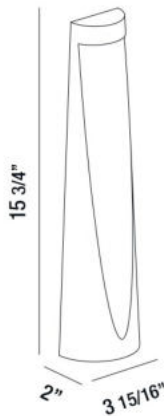

Options Available

ITEM NO.	FINISH	SHADE
31916-028	GRAPHITE GREY