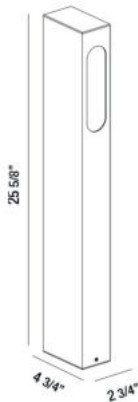

31914, BOLLARD, 1X7W, LED

PRODUCT DETAILS

No.	:	31914-024
Product Color	:	GRAPHITE GREY
Length	:	4.75"
Width	:	2.75"
Height	:	25.625"
Weight	:	3.5lbs

LIGHT SOURCE DETAILS

Light Source Type	:	INTEGRATED LED
Input Voltage	:	120V/277VV
Bulb Voltage	:	120V
Socket Type	:	LED
Total Wattage	:	7W
Total Lumen	:	140lm
Kelvin	:	3000K
CRI	:	80
Dimmable	:	No

Options Available

ITEM NO.	FINISH	SHADE
31914-024	GRAPHITE GREY	

TECHNICAL DETAILS

Driver	:	Electronic driver 120V 50/60Hz
IP Rating	:	54
Location	:	WET
Approval	:	
Title 24	:	Yes

PROJECT INFORMATION

Job Name: Date: Type: