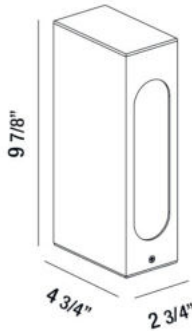

PROJECT INFORMATION

Job Name: Date: Type:

Comments: