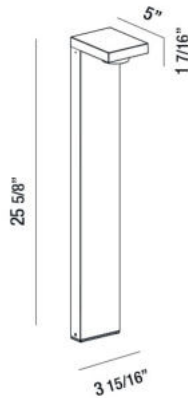

31911, BOLLARD, 1X7W, LED

PRODUCT DETAILS

No.	:	31911-023
Product Color	:	GRAPHITE GREY
Length	:	5"
Width	:	3.9375"
Height	:	25.625"
Weight	:	2.8lbs

LIGHT SOURCE DETAILS

Light Source Type	:	INTEGRATED LED
Input Voltage	:	120V
Bulb Voltage	:	120V
Socket Type	:	LED
Total Wattage	:	7W
Total Lumen	:	280lm
Kelvin	:	3000K
CRI	:	80
Dimmable	:	No

Options Available

ITEM NO.	FINISH	SHADE
31911-023	GRAPHITE GREY	

TECHNICAL DETAILS

IP Rating	:	54
Location	:	WET
Approval	:	
Title 24	:	Yes

PROJECT INFORMATION

Job Name: Date: Type:

Comments: