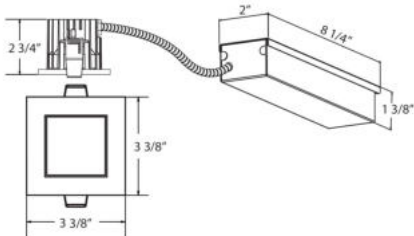

31903, 15W LED RECESS LIGHT

PRODUCT DETAILS

No.	:	31903-011
Product Color	:	WHITE
Shade / Accent Colour	:	FROSTED
Length	:	3.375"
Width	:	3.375"
Height	:	2.75"
Weight	:	1.5lbs

LIGHT SOURCE DETAILS

Light Source Type	:	INTEGRATED LED
Input Voltage	:	120V
Bulb Voltage	:	120V
Socket Type	:	LED
Total Wattage	:	15W
Total Lumen	:	1290lm
Kelvin	:	3000K
CRI	:	80
Dimmable	:	Yes

Options Available

ITEM NO.	FINISH	SHADE
31903-011	WHITE	FROSTED

3"L x 3"W

TECHNICAL DETAILS

IP Rating	:	44
Location	:	WET
Approval	:	
Title 24	:	Yes
Beam Angle	:	70
Cut Hole Length	:	3"
Cut Hole Width	:	3"