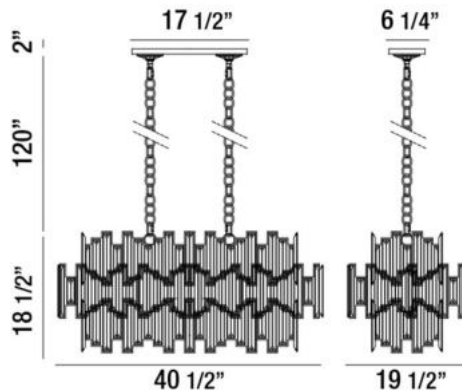

VIENNA, 41" LINEAR CHANDELIER

PRODUCT DETAILS

No.	:	31892-018
Product Color	:	CHROME
Product Material	:	METAL
Shade / Accent Colour	:	AMBER
Shade / Accent Material	:	CRYSTAL
Length	:	40.5"
Width	:	19.5"
Height	:	18.5"
Overall Height	:	140.5"
Weight	:	45lbs

LIGHT SOURCE DETAILS

Number of Bulbs	:	16
Light Source	:	Incandescent
Light Source Type	:	B10
Input Voltage	:	120V
Bulb Voltage	:	120V
Socket Type	:	E12
Wattage	:	60W
Total Wattage	:	960W
Bulb Included	:	No
Dimmable	:	Yes

Options Available

ITEM NO.	FINISH	SHADE
31892-018	CHROME	AMBER

TECHNICAL DETAILS

Hanging Support Type	:	CHAIN
Hanging Support Length	:	120"
Canopy / Backplate Length	:	17.5"
Canopy / Backplate Height	:	2"
Canopy / Backplate Width	:	6.25"
Location	:	DRY
Approval	:	