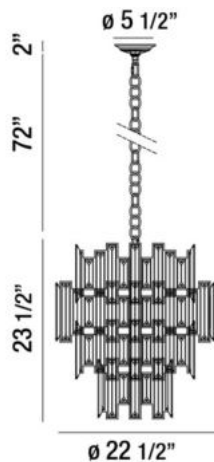

VIENNA, 23" ROUND CHANDELIER

PRODUCT DETAILS

No.	:	31891-011
Product Color	:	CHROME
Product Material	:	METAL
Shade / Accent Colour	:	AMBER
Shade / Accent Material	:	CRYSTAL
Diameter	:	22.5"
Height	:	23.5"
Overall Height	:	97.5"
Weight	:	45lbs

LIGHT SOURCE DETAILS

Number of Bulbs	:	12
Light Source	:	Incandescent
Light Source Type	:	B10
Input Voltage	:	120V
Bulb Voltage	:	120V
Socket Type	:	E12
Wattage	:	60W
Total Wattage	:	720W
Bulb Included	:	No
Dimmable	:	Yes

Options Available

ITEM NO.	FINISH	SHADE
31891-011	CHROME	AMBER

TECHNICAL DETAILS

Hanging Support Type	:	CHAIN
Hanging Support Length	:	72"
Canopy / Backplate Height	:	2"
Canopy / Backplate Dia.	:	5.5"
Location	:	DRY
Approval	:	