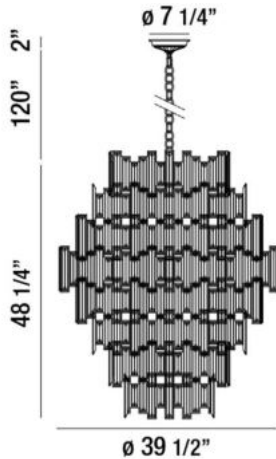

VIENNA, 40" ROUND CHANDELIER

PRODUCT DETAILS

No.	:	31889-018
Product Color	:	CHROME
Product Material	:	METAL
Shade / Accent Colour	:	AMBER
Shade / Accent Material	:	CRYSTAL
Diameter	:	39.5"
Height	:	48.25"
Overall Height	:	172.25"
Weight	:	190lbs

LIGHT SOURCE DETAILS

Number of Bulbs	:	28
Light Source	:	Incandescent
Light Source Type	:	B10
Input Voltage	:	120V
Bulb Voltage	:	120V
Socket Type	:	E12
Wattage	:	60W
Total Wattage	:	1680W
Bulb Included	:	No
Dimmable	:	Yes

Options Available

ITEM NO.	FINISH	SHADE
31889-018	CHROME	AMBER

TECHNICAL DETAILS

Hanging Support Type	:	CHAIN
Hanging Support Length	:	120"
Canopy / Backplate Height	:	4"
Canopy / Backplate Dia.	:	7.25"
Location	:	DRY
Approval	:	