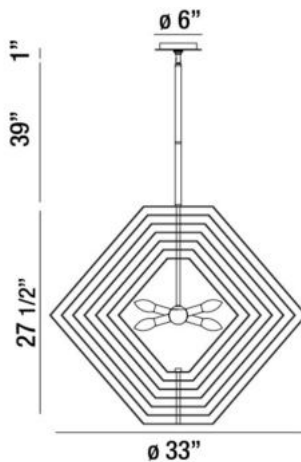

DOWNTOWN, 33" ROUND CHANDELIER

PRODUCT DETAILS

No.	:	31887-014
Product Color	:	CHROME
Product Material	:	METAL
Diameter	:	33"
Height	:	27.5"
Overall Height	:	67.5"
Weight	:	26.4lbs

LIGHT SOURCE DETAILS

Number of Bulbs	:	6
Light Source	:	Incandescent
Light Source Type	:	B10
Input Voltage	:	120V
Bulb Voltage	:	120V
Socket Type	:	E12
Wattage	:	60W
Total Wattage	:	360W
Bulb Included	:	No
Dimmable	:	Yes

Options Available

ITEM NO.	FINISH	SHADE
31887-014	CHROME	

TECHNICAL DETAILS

Hanging Support Type	:	ROD
Hanging Support Length	:	39"
Rods Included	:	3"+6"+12"+18"
Canopy / Backplate Height	:	1"
Canopy / Backplate Dia.	:	6"
Approval	:	