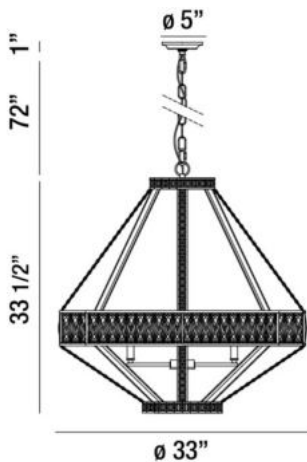

## BELLEZZA, 33" ROUND CHANDELIER

### PRODUCT DETAILS

No.	:	31884-016
Product Color	:	BRONZE
Product Material	:	METAL
Shade / Accent Colour	:	CLEAR
Shade / Accent Material	:	CRYSTAL
Diameter	:	33"
Height	:	33.5"
Overall Height	:	106.5"
Weight	:	37.4lbs

### TECHNICAL DETAILS

Hanging Support Type	:	CHAIN
Hanging Support Length	:	72"
Canopy / Backplate Height	:	1"
Canopy / Backplate Dia.	:	5"
Location	:	DRY
Approval	:	