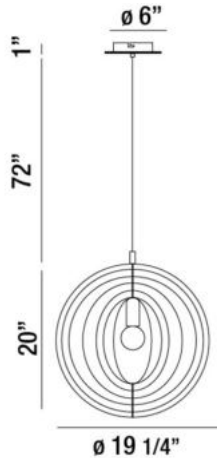

ABRUZZO, 19" ROUND PENDANT

PRODUCT DETAILS

No.	:	31873-025
Product Color	:	WEATHERED GREY
Product Material	:	METAL
Shade / Accent Colour	:	WEATHERED GREY
Shade / Accent Material	:	WOOD
Diameter	:	19.25"
Height	:	20"
Overall Height	:	93"
Weight	:	3.3lbs

Options Available

ITEM NO.	FINISH	SHADE
31873-017	WOOD	NATURAL WOOD
31873-025	WEATHERED GREY	WEATHERED GREY

TECHNICAL DETAILS

Hanging Support Type	:	WIRE
Hanging Support Length	:	72"
Canopy / Backplate Height	:	1"
Canopy / Backplate Dia.	:	6"
Location	:	DRY
Approval	:	