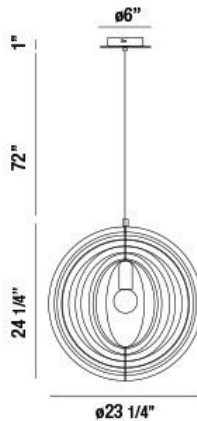

### PRODUCT DETAILS

No.	:	31872-010
Product Color	:	WOOD
Product Material	:	METAL
Shade / Accent Colour	:	NATURAL WOOD
Shade / Accent Material	:	WOOD
Diameter	:	23.25"
Height	:	24.25"
Overall Height	:	97.25"
Weight	:	4.8lbs

### TECHNICAL DETAILS

Hanging Support Type	:	WIRE
Hanging Support Length	:	72"
Canopy / Backplate Height	:	1"
Canopy / Backplate Dia.	:	6"
Location	:	DRY
Approval	:	