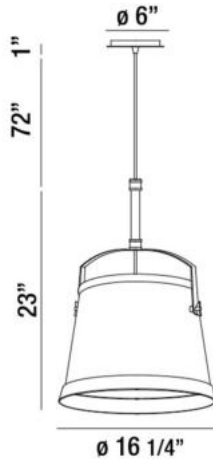

## TURIN, 16" ROUND PENDANT

### PRODUCT DETAILS

No.	:	31871-013
Product Color	:	ANTIQUE SILVER
Product Material	:	METAL
Diameter	:	16.25"
Height	:	23"
Overall Height	:	96"
Weight	:	4.1lbs

### TECHNICAL DETAILS

Hanging Support Type	:	WIRE
Hanging Support Length	:	72"
Canopy / Backplate Height	:	1"
Canopy / Backplate Dia.	:	6"
Location	:	DRY
Approval	:	