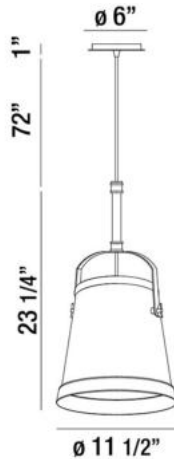

TURIN, 12" ROUND PENDANT

PRODUCT DETAILS

No.	:	31870-016
Product Color	:	ANTIQUE SILVER
Product Material	:	METAL
Diameter	:	11.5"
Height	:	23.25"
Overall Height	:	96.25"
Weight	:	3.5lbs

LIGHT SOURCE DETAILS

ITEM NO.	FINISH	SHADE
31870-016	ANTIQUE SILVER	

TECHNICAL DETAILS

Light Direction	:	Down
Hanging Support Type	:	WIRE
Hanging Support Length	:	72"
Canopy / Backplate Height	:	1"
Canopy / Backplate Dia.	:	6"
Adjustable Lamp Head	:	No
Location	:	DRY
Approval	:	