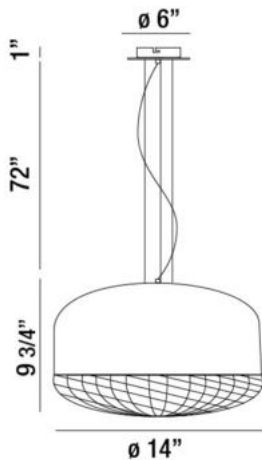

CORSON, 14" ROUND PENDANT

Options Available

ITEM NO.	FINISH	SHADE
31869-010	BLACK	CLEAR
31869-027	WHITE	CLEAR
31869-034	ROSE GOLD	CLEAR

PRODUCT DETAILS

No.	:	31869-010
Product Color	:	BLACK
Product Material	:	METAL
Shade / Accent Colour	:	CLEAR
Shade / Accent Material	:	CAST WEAVE GLASS
Diameter	:	14"
Height	:	9.75"
Overall Height	:	82.75"
Weight	:	9.2lbs

TECHNICAL DETAILS

Light Direction	:	Down
Hanging Support Type	:	AIRCRAFT CABLE
Hanging Support Length	:	72"
Canopy / Backplate Height	:	1"
Canopy / Backplate Dia.	:	6"
Adjustable Lamp Head	:	No
Location	:	DRY
Approval	:	