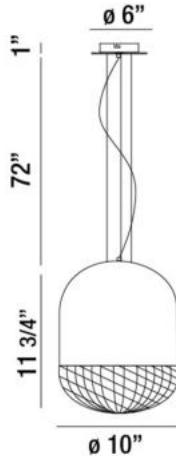

CORSON, 10" ROUND PENDANT

Options Available

ITEM NO.	FINISH	SHADE
31868-013	BLACK	CLEAR
31868-020	WHITE	CLEAR
31868-037	ROSE GOLD	CLEAR

PRODUCT DETAILS

No.	:	31868-037
Product Color	:	ROSE GOLD
Product Material	:	METAL
Shade / Accent Colour	:	CLEAR
Shade / Accent Material	:	CAST WEAVE GLASS
Diameter	:	10"
Height	:	11.75"
Overall Height	:	84.75"
Weight	:	5.2lbs

TECHNICAL DETAILS

Light Direction	:	Down
Hanging Support Type	:	AIRCRAFT CABLE
Hanging Support Length	:	72"
Canopy / Backplate Height	:	1"
Canopy / Backplate Dia.	:	6"
Adjustable Lamp Head	:	No
Location	:	DRY
Approval	:	