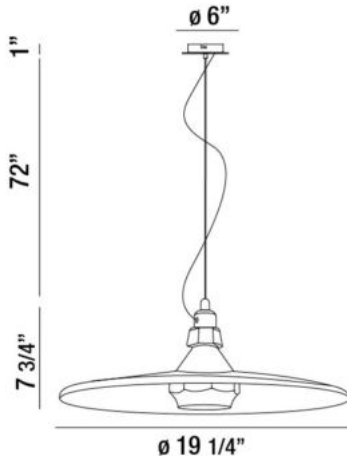

### PRODUCT DETAILS

No.	:	31867-016
Product Color	:	CHROME
Product Material	:	METAL
Shade / Accent Colour	:	CHROME
Shade / Accent Material	:	METAL
Diameter	:	19.25"
Height	:	7.75"
Overall Height	:	80.75"
Weight	:	4.4lbs

### LIGHT SOURCE DETAILS

Number of Bulbs	:	1
Light Source	:	Incandescent
Light Source Type	:	A19
Input Voltage	:	120V
Bulb Voltage	:	120V
Socket Type	:	E26
Wattage	:	60W
Total Wattage	:	60W
Bulb Included	:	No
Dimmable	:	Yes

### TECHNICAL DETAILS

Light Direction	:	Down
Hanging Support Type	:	WIRE
Hanging Support Length	:	72"
Canopy / Backplate Height	:	1"
Canopy / Backplate Dia.	:	6"
Adjustable Lamp Head	:	No
Location	:	DRY
Approval	:	