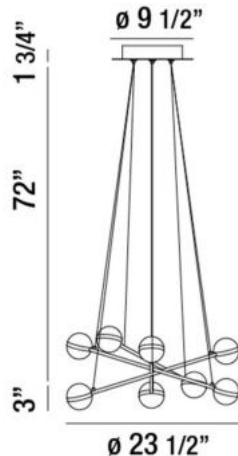

LAZIO, 24" ROUND CHANDELIER

PRODUCT DETAILS

No.	:	31865-012
Product Color	:	CHROME
Product Material	:	METAL
Shade / Accent Colour	:	FROSTED
Shade / Accent Material	:	CAST GLASS
Diameter	:	23.5"
Height	:	3"
Overall Height	:	76.75"
Weight	:	8.3lbs

LIGHT SOURCE DETAILS

Light Source Type	:	INTEGRATED LED
Input Voltage	:	120V
Bulb Voltage	:	120V
Socket Type	:	LED
Total Wattage	:	48W
Total Lumen	:	3600lm
Kelvin	:	3000K
CRI	:	80+
Dimmable	:	Yes

Options Available

ITEM NO.	FINISH	SHADE
31865-012	CHROME	FROSTED

TECHNICAL DETAILS

Light Direction	:	Down
Hanging Support Type	:	WIRE
Hanging Support Length	:	72"
Canopy / Backplate Height	:	1.75"
Canopy / Backplate Dia.	:	9.5"
Adjustable Lamp Head	:	No
Location	:	DRY
Approval	:	