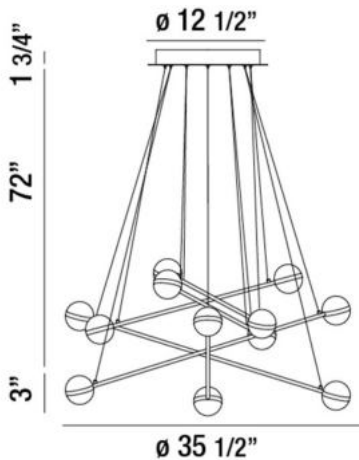

LAZIO, 36" ROUND CHANDELIER

Options Available

ITEM NO.	FINISH	SHADE
31864-015	CHROME	FROSTED

PRODUCT DETAILS

No.	:	31864-015
Product Color	:	CHROME
Product Material	:	METAL
Shade / Accent Colour	:	FROSTED
Shade / Accent Material	:	CAST GLASS
Diameter	:	35.5"
Height	:	3"
Overall Height	:	76.75"
Weight	:	12.8lbs

Light Direction	:	Down
Hanging Support Type	:	WIRE
Hanging Support Length	:	72"
Canopy / Backplate Height	:	1.75"
Canopy / Backplate Dia.	:	12.5"
Adjustable Lamp Head	:	No
Location	:	DRY
Approval	:	

PROJECT INFORMATION