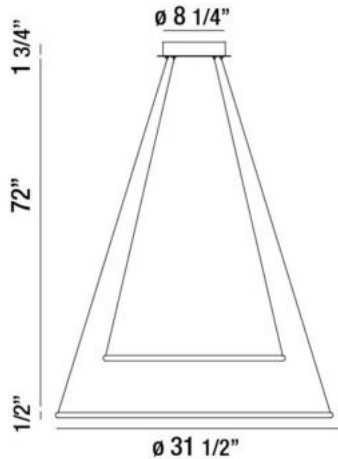

VALLEY, 32" ROUND PENDANT

PRODUCT DETAILS

No.	:	31861-014
Product Color	:	CHROME
Product Material	:	METAL
Shade / Accent Colour	:	OPAL WHITE
Shade / Accent Material	:	ACRYLIC
Diameter	:	31.5"
Height	:	0.5"
Overall Height	:	74.25"
Weight	:	6lbs

Options Available

ITEM NO.	FINISH	SHADE
31861-014	CHROME	OPAL WHITE

TECHNICAL DETAILS

Light Direction	:	Down
Hanging Support Type	:	AIRCRAFT CABLE
Hanging Support Length	:	72"
Canopy / Backplate Height	:	1.75"
Canopy / Backplate Dia.	:	8.25"
Adjustable Lamp Head	:	No
Location	:	DRY
Approval	:	