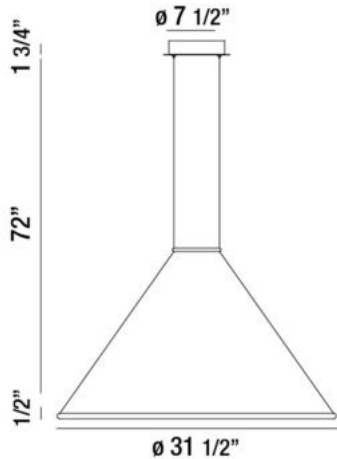

## VALLEY, 32" ROUND PENDANT

### PRODUCT DETAILS

No.	:	31860-017
Product Color	:	CHROME
Product Material	:	METAL
Shade / Accent Colour	:	OPAL WHITE
Shade / Accent Material	:	ACRYLIC
Diameter	:	31.5"
Height	:	0.5"
Overall Height	:	74.25"
Weight	:	4.2lbs

### TECHNICAL DETAILS

Light Direction	:	Down
Hanging Support Type	:	AIRCRAFT CABLE
Hanging Support Length	:	72"
Canopy / Backplate Height	:	1.75"
Canopy / Backplate Dia.	:	7.5"
Adjustable Lamp Head	:	No
Location	:	DRY
Approval	:	