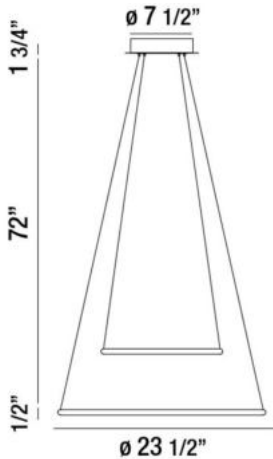

VALLEY, 24" ROUND PENDANT

PRODUCT DETAILS

No.	:	31856-010
Product Color	:	CHROME
Product Material	:	METAL
Shade / Accent Colour	:	OPAL WHITE
Shade / Accent Material	:	ACRYLIC
Diameter	:	23.5"
Height	:	0.5"
Overall Height	:	74.25"
Weight	:	3.1lbs

LIGHT SOURCE DETAILS

Number of Bulbs	:	1 / 1
Light Source	:	LED / LED
Light Source Type	:	INTEGRATED LED / INTEGRATED LED
Input Voltage	:	120 / 120V
Bulb Voltage	:	120 / 120V
Socket Type	:	/ LED
Wattage	:	22+15 / 37W
Total Wattage	:	37 / 37W
Total Lumen	:	2775 / 2775lm
Kelvin	:	3000 / 3000K
CRI	:	80+ / 80+
Bulb Included	:	Yes / Yes
Dimmable	:	Yes / Yes

Options Available

ITEM NO.	FINISH	SHADE
31856-010	CHROME	OPAL WHITE

TECHNICAL DETAILS

Light Direction	:	Down
Hanging Support Type	:	AIRCRAFT CABLE
Hanging Support Length	:	72"
Canopy / Backplate Height	:	1.75"
Canopy / Backplate Dia.	:	7.5"
Adjustable Lamp Head	:	No
Location	:	DRY
Approval	:	