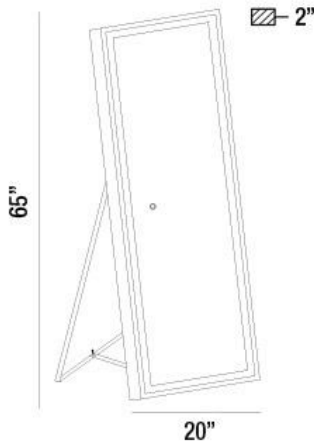

Options Available

ITEM NO.	FINISH	SHADE
31855-013