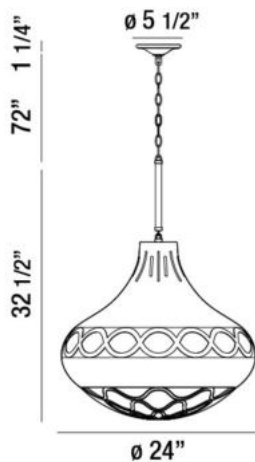

MOSTO, 24" ROUND PENDANT

PRODUCT DETAILS

No.	:	31848-015
Product Color	:	ANTIQUÉ SILVER
Product Material	:	METAL
Diameter	:	24"
Height	:	32.5"
Overall Height	:	105.75"
Weight	:	13.8lbs

LIGHT SOURCE DETAILS

Options Available

ITEM NO.	FINISH	SHADE
31848-015	ANTIQUÉ SILVER	

TECHNICAL DETAILS

Light Direction	:	Down
Hanging Support Type	:	CHAIN
Hanging Support Length	:	72"
Canopy / Backplate Height	:	1.25"
Canopy / Backplate Dia.	:	5.5"
Adjustable Lamp Head	:	No
Approval	:	