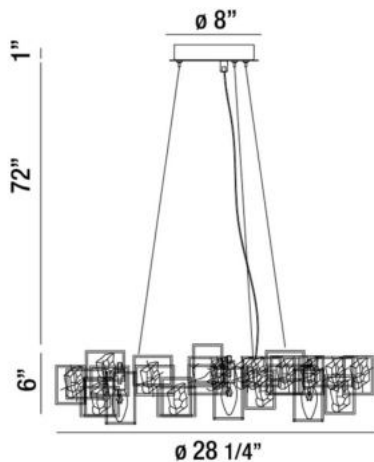

PATTON, 28" ROUND CHANDELIER

PRODUCT DETAILS

No.	:	31836-012
Product Color	:	BRONZE
Product Material	:	METAL
Shade / Accent Colour	:	BRONZE/STONE
Shade / Accent Material	:	METAL/STONE
Diameter	:	28.25"
Height	:	6"
Overall Height	:	79"
Weight	:	24.4lbs

LIGHT SOURCE DETAILS

Number of Bulbs	:	7
Light Source	:	Incandescent
Light Source Type	:	B10
Input Voltage	:	120V
Bulb Voltage	:	120V
Socket Type	:	E12
Wattage	:	60W
Total Wattage	:	420W
Bulb Included	:	No
Dimmable	:	Yes

Options Available

ITEM NO.	FINISH	SHADE
31836-012	BRONZE	BRONZE/STONE

TECHNICAL DETAILS

Light Direction	:	Down
Hanging Support Type	:	AIRCRAFT CABLE
Hanging Support Length	:	72"
Canopy / Backplate Height	:	1"
Canopy / Backplate Dia.	:	8"
Adjustable Lamp Head	:	No
Approval	:	