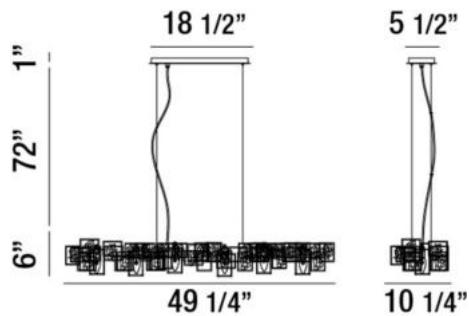

### PRODUCT DETAILS

No.	:	31835-015
Product Color	:	BRONZE
Product Material	:	METAL
Shade / Accent Colour	:	BRONZE/STONE
Shade / Accent Material	:	METAL/STONE
Length	:	49.25"
Width	:	10.25"
Height	:	6"
Overall Height	:	79"
Weight	:	22.8lbs

### TECHNICAL DETAILS

Light Direction	:	Down
Hanging Support Type	:	AIRCRAFT CABLE
Hanging Support Length	:	72"
Canopy / Backplate Length	:	18.5"
Canopy / Backplate Height	:	1"
Canopy / Backplate Width	:	5.5"
Adjustable Lamp Head	:	No
Approval	:	