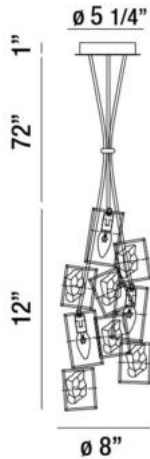

PATTON, 8" ROUND PENDANT

Options Available

ITEM NO.	FINISH	SHADE
31834-018	BRONZE	BRONZE/STONE

PRODUCT DETAILS

No.	:	31834-018
Product Color	:	BRONZE
Product Material	:	METAL
Shade / Accent Colour	:	BRONZE/STONE
Shade / Accent Material	:	METAL/STONE
Diameter	:	8"
Height	:	12"
Overall Height	:	85"
Weight	:	6.6lbs

LIGHT SOURCE DETAILS

Number of Bulbs	:	3
Light Source	:	Incandescent
Light Source Type	:	B10
Input Voltage	:	120V
Bulb Voltage	:	120V
Socket Type	:	E12
Wattage	:	60W
Total Wattage	:	180W
Bulb Included	:	No
Dimmable	:	Yes

TECHNICAL DETAILS

Light Direction	:	Down
Hanging Support Type	:	AIRCRAFT CABLE
Hanging Support Length	:	72"
Canopy / Backplate Height	:	1"
Canopy / Backplate Dia.	:	5.25"
Adjustable Lamp Head	:	No
Approval	:	