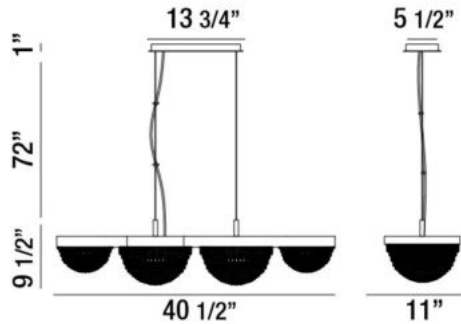

MONDO, 41" LINEAR CHANDELIER

PRODUCT DETAILS

No.	:	31832-014
Product Color	:	ANTIQUE GOLD
Product Material	:	METAL
Shade / Accent Colour	:	CLEAR
Shade / Accent Material	:	CRYSTAL ORBS
Length	:	40.5"
Width	:	11"
Height	:	9.5"
Overall Height	:	82.5"
Weight	:	27.7lbs

Options Available

ITEM NO.	FINISH	SHADE
31832-014	ANTIQUE GOLD	CLEAR

TECHNICAL DETAILS

Light Direction	:	Down
Hanging Support Type	:	AIRCRAFT CABLE
Hanging Support Length	:	72"
Canopy / Backplate Length	:	13.75"
Canopy / Backplate Height	:	1"
Canopy / Backplate Width	:	5.5"
Adjustable Lamp Head	:	No
Approval	:	