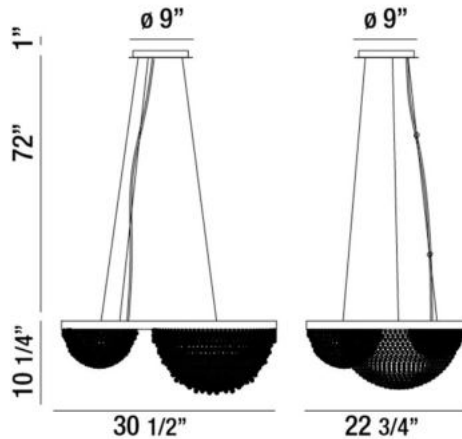

MONDO, 31" OVAL CHANDELIER

PRODUCT DETAILS

No.	:	31830-010
Product Color	:	ANTIQUE GOLD
Product Material	:	METAL
Shade / Accent Colour	:	CLEAR
Shade / Accent Material	:	CRYSTAL ORBS
Length	:	30.5"
Width	:	22.75"
Height	:	10.25"
Overall Height	:	83.25"
Weight	:	34.1lbs

Options Available

ITEM NO.	FINISH	SHADE
31830-010	ANTIQUE GOLD	CLEAR

TECHNICAL DETAILS

Light Direction	:	Down
Hanging Support Type	:	AIRCRAFT CABLE
Hanging Support Length	:	72"
Canopy / Backplate Height	:	1"
Canopy / Backplate Dia.	:	9"
Adjustable Lamp Head	:	No
Location	:	DRY
Approval	:	