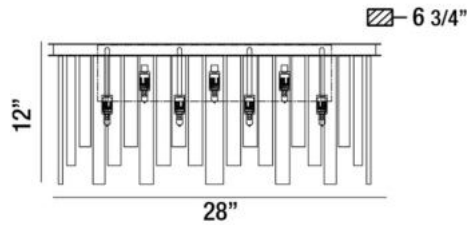

### PRODUCT DETAILS

No.	:	31827-010
Product Color	:	CHROME
Product Material	:	METAL
Shade / Accent Colour	:	CLEAR
Shade / Accent Material	:	GLASS
Width	:	28"
Height	:	12"
Ext	:	6.75"
Weight	:	18.2lbs

### TECHNICAL DETAILS

Light Direction	:	Down
Adjustable Lamp Head	:	No
Approval	:	