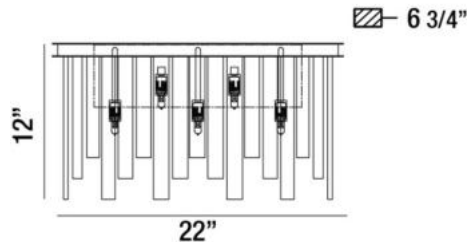

CANDICE, 22" VANITY LIGHT

PRODUCT DETAILS

No.	:	31826-013
Product Color	:	CHROME
Product Material	:	METAL
Shade / Accent Colour	:	CLEAR
Shade / Accent Material	:	GLASS
Width	:	22"
Height	:	12"
Ext	:	6.75"
Weight	:	14.5lbs

Options Available

ITEM NO.	FINISH	SHADE
31826-013	CHROME	CLEAR

TECHNICAL DETAILS

Light Direction	:	Down
Adjustable Lamp Head	:	No
Approval	:	

PROJECT INFORMATION

Job Name: Date: Type:

Comments: