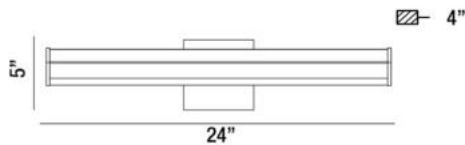

ARCO, WALL MOUNT

PRODUCT DETAILS

No.	:	31816-014
Product Color	:	ALUMINUM
Product Material	:	METAL
Shade / Accent Colour	:	WHITE
Shade / Accent Material	:	ACRYLIC
Width	:	24"
Height	:	5"
Ext	:	4"
Weight	:	2.8lbs

LIGHT SOURCE DETAILS

Light Source Type	:	INTEGRATED LED
Input Voltage	:	120V
Bulb Voltage	:	120V
Total Wattage	:	10W
Total Lumen	:	1020lm
Kelvin	:	3000K
CRI	:	80+
Dimmable	:	Yes

Options Available

ITEM NO.	FINISH	SHADE
31816-014	ALUMINUM	WHITE

TECHNICAL DETAILS

Canopy / Backplate Length	:	4.31"
Canopy / Backplate Height	:	1.25"
Canopy / Backplate Width	:	4.31"
Adjustable Lamp Head	:	No
Mounting	:	Up or Down
Location	:	DRY
Approval	:	
Beam Angle	:	125