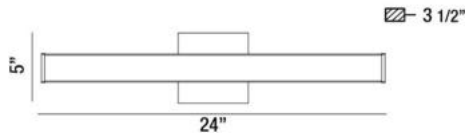

### PRODUCT DETAILS

No.	:	31815-017
Product Color	:	ALUMINUM
Product Material	:	METAL
Shade / Accent Colour	:	WHITE
Shade / Accent Material	:	ACRYLIC
Width	:	24"
Height	:	5"
Ext	:	3.5"
Weight	:	2.5lbs

### TECHNICAL DETAILS

Canopy / Backplate Length	:	4.31"
Canopy / Backplate Height	:	1.25"
Canopy / Backplate Width	:	4.31"
Adjustable Lamp Head	:	No
Mounting	:	Up or Down
Location	:	DRY
Approval	:	