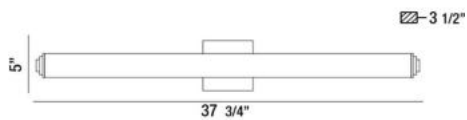

RAY, WALL MOUNT

PRODUCT DETAILS

No.	:	31814-010
Product Color	:	ALUMINUM
Product Material	:	METAL
Shade / Accent Colour	:	WHITE
Shade / Accent Material	:	ACRYLIC
Width	:	37.75"
Height	:	5"
Ext	:	3.5"
Weight	:	4.2lbs

LIGHT SOURCE DETAILS

Light Source Type	:	INTEGRATED LED
Input Voltage	:	120V
Bulb Voltage	:	120V
Total Wattage	:	16W
Total Lumen	:	1450lm
Kelvin	:	3000K
CRI	:	80+
Dimmable	:	Yes

Options Available

ITEM NO.	FINISH	SHADE
31814-010	ALUMINUM	WHITE

TECHNICAL DETAILS

Canopy / Backplate Length	:	4.31"
Canopy / Backplate Height	:	1.25"
Canopy / Backplate Width	:	4.31"
Adjustable Lamp Head	:	No
Mounting	:	Up or Down
Location	:	DRY
Approval	:	

PROJECT INFORMATION