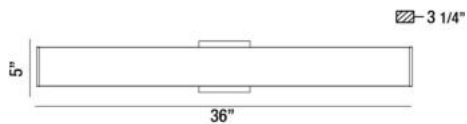

AIM, WALL MOUNT

PRODUCT DETAILS

No.	:	31813-013
Product Color	:	ALUMINUM
Product Material	:	METAL
Shade / Accent Colour	:	WHITE
Shade / Accent Material	:	ACRYLIC
Width	:	36"
Height	:	5"
Ext	:	3.25"
Weight	:	2.8lbs

LIGHT SOURCE DETAILS

Light Source Type	:	INTEGRATED LED
Input Voltage	:	120V
Bulb Voltage	:	120V
Total Wattage	:	22W
Total Lumen	:	2040lm
Kelvin	:	3000K
CRI	:	80+
Dimmable	:	Yes

Options Available

ITEM NO.	FINISH	SHADE
31813-013	ALUMINUM	WHITE

TECHNICAL DETAILS

Canopy / Backplate Length	:	4.31"
Canopy / Backplate Height	:	1.25"
Canopy / Backplate Width	:	4.31"
Adjustable Lamp Head	:	No
Mounting	:	Up or Down
Location	:	DRY
Approval	:	

PROJECT INFORMATION