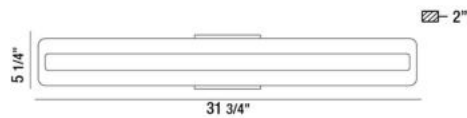

SAVONA, WALL MOUNT

PRODUCT DETAILS

No. : 31812-016
 Product Color : CHROME
 Product Material : METAL
 Shade / Accent Colour : WHITE
 Shade / Accent Material : ACRYLIC
 Width : 31.75"
 Height : 5.25"
 Ext : 2"
 Weight : 5.2lbs

LIGHT SOURCE DETAILS

Light Source Type : INTEGRATED LED
 Input Voltage : 120V
 Bulb Voltage : 120V
 Total Wattage : 18W
 Total Lumen : 1600lm
 Kelvin : 3000K
 CRI : 80+
 Dimmable : Yes

Options Available

ITEM NO.	FINISH	SHADE
31812-016	CHROME	WHITE

TECHNICAL DETAILS

Canopy / Backplate Length : 5.5"
 Canopy / Backplate Height : 1.375"
 Canopy / Backplate Width : 4.34"
 Adjustable Lamp Head : No
 Mounting : Up or Down
 Location : DRY
 Approval : 